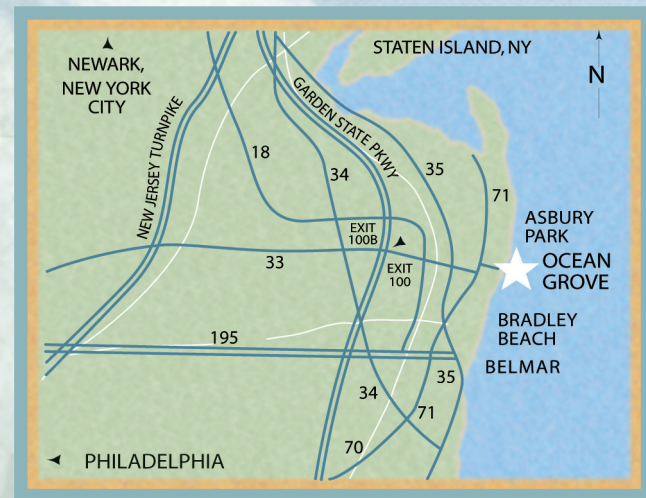

BUS ROUTE

DRIVING DIRECTIONS

To Ocean Grove from Garden State Parkway
 Take Garden State Parkway South to Exit 100B, or North to Exit 100, and follow the signs to Ocean Grove.

To Ocean Grove on NJ Turnpike South
 Take the NJ Turnpike South to Exit 11. Then take Garden State Parkway South to Exit 100B and follow the signs to Ocean Grove.

To Ocean Grove on NJ Turnpike North
 Take the NJ Turnpike North to Exit 7A. Then take Route 18 North to Route 33 East, and follow the signs to Ocean Grove.

Bus Information

- Entering/Drop Off Zone
- Drop Off / Pick Up Zone
- Exiting / Pick Up Zone